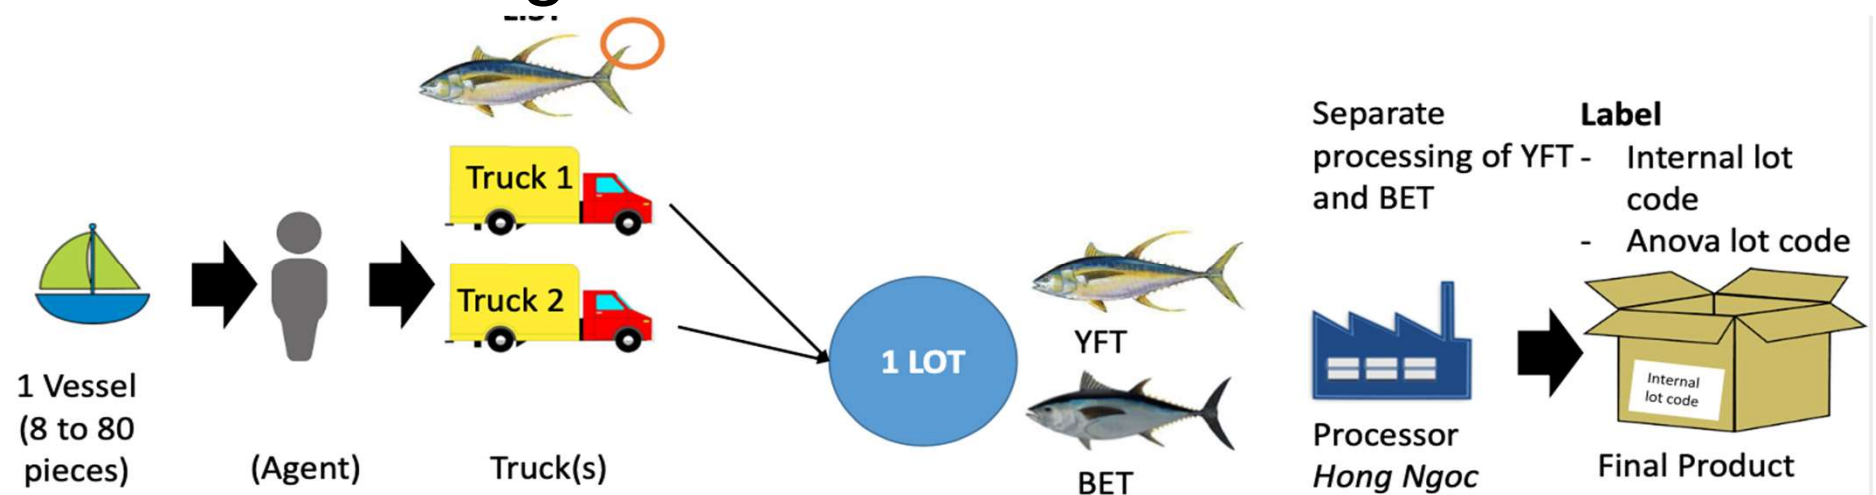

FUNCTIONALIZED AREAS

Established in 2010

VINATUNA's functions cover:

- ◆ Whole country
- ◆ focus on Central South provinces where tuna fisheries located
- ◆ 3 provinces where capture tuna is developed (Binh Dinh, Phu Yen and Khanh Hoa)

VIETNAM YFT FIP TRACEABILITY CODE

- Developed since 2016 with revised & updated
- Coding all KDEs
- 27 local tuna processors;
- Audited annually by independent 3rd party
- Can be digitalized

DEVELOP & PILOT eLOGBOOK

The main content area is divided into three tabs: 'ĐÁNH CÁ', 'CHUYỂN TẢI', and 'OTHER ACTIVITY'. The 'ĐÁNH CÁ' tab is active, showing a table of fishing vessels. A modal form titled 'Yêu cầu Rời cảng mới' is overlaid on the table, allowing users to add a new vessel. The table columns are: #, Số CD, Tên tàu, Tên Cảng đi, Ngư trường, Ngày Khởi hành, Hiện trạng, and Hành động.